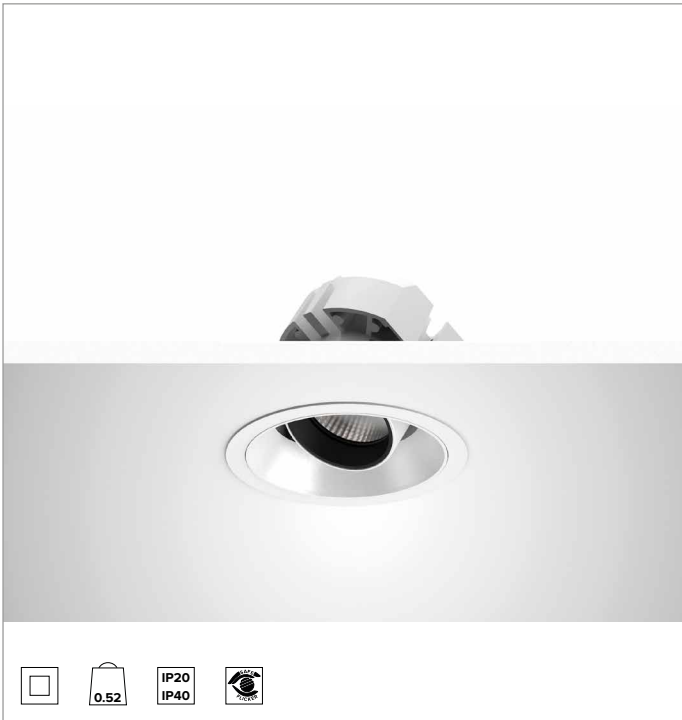

1T8715EL | CTEVO ARCHITECTURAL 105

Adjustable recessed LED projector in a trim version

		2700K	H(m)	D(m)	E _{max} (lx)
		Ra90		31°	
		Fixture Power	20W	1	0.56
		Source Flux	2128lm	2	1.12
		Fixture Flux	1645lm	3	1.67
		Efficacy	82lm/W	4	2.23
TS1306	I _{max} =2459cd/klm	I _{max}	5234cd	5	2.79

CCT nominal: 2700K

Lifetime (L80/B10): >50000h tq +25°C

ILLUMINOTECHNICAL CHARACTERISTICS

FL - precision optics with a black silicone cut off ring. Version with a convex faceted highly reflective anodised aluminium reflector and a holographic diffusion filter. UGR<19 (EN 12464-1).

Optic: REFLECTOR

Beam angles: FL

Optical efficiency: 77%

Fixture flux: 1645lm

Luminous efficacy: 82lm/W

Photobiological safety: Compliant with RG1 low risk group

MECHANICAL CHARACTERISTICS

Die-cast white painted anodised aluminium body and dissipator. White colour cover. The optical unit can be adjusted up to 30° on the vertical plane with a mechanical beam locking system and a graduated scale, and 358° on the horizontal plane. Trim version with an integrated white ring.

Colour and finish: Plaster white

Weight: 0.515Kg

Version: TRIM

Degree of protection: IP20 for recessed part

Degree of protection: IP40 for exposed part

ELECTRICAL CHARACTERISTICS

Integrated electronic ON-OFF driver.